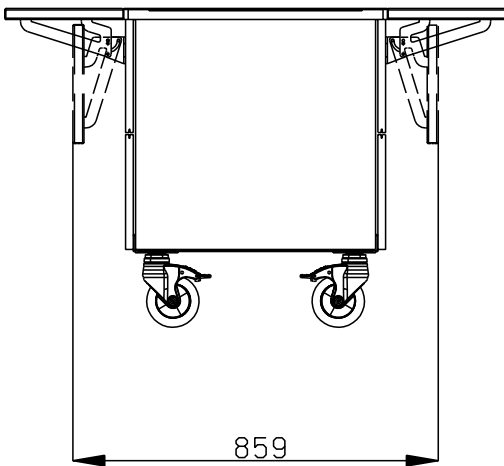

Short Form Specification

Item No. _____

Compact design, ideal for space saving environments. AISI 304 Foldable tray sliders on long sides. Unit mounted on 125 mm wheels 2 swivel and 2 with brakes. Top provides ample displaying or workspace surface. Sturdy body construction with laminated panelings on 4 sides. 750mm worktop height.

Main Features

- Perfect compact design makes it ideal for space saving environments.
- CB and CE certified by a third party notified body.
- Soft closing doors on operator side.
- Available options with online configurator: colors, tray sliders, overshelves, feet/wheels with desired diameter, height 750mm for kids.
- Glass insertions does not include any clamps and brackets making them very easy to clean.
- Top provides ample displaying or workspace surface.
- Optional plinth can be installed to cover the feet or the wheels.
- AISI 304 Tray slider in flush mounted stainless steel is installed on long sides and they can also be folded down to facilitate passage of the units through doorways.
- Ideal for servery lines without an operator.
- Unit mounted on 125 mm wheels 2 swivel and 2 with brakes.
- Food introduced at the correct temperature maintains its core temperature according to Afnor Standards.
- Available dimensions: 1, 2, 3, 4 GN.
- Thanks to the sleek, minimalist glass structure, food and dust does not get trapped and the cleaning is made easier.

Construction

- Top in AISI 304.
- Sturdy construction with laminated panelings on 4 sides.

APPROVAL: _____

Front

Side

Top

Key Information:

N° of doors:	1
322069 (F00N1KW00S)	
External dimensions, Width:	450 mm
External dimensions, Depth:	1180 mm
External dimensions, Height:	750 mm
Net weight:	41 kg
Shipping height:	780 mm
Shipping width:	490 mm
Shipping depth:	899 mm
Shipping volume:	0.34 m ³