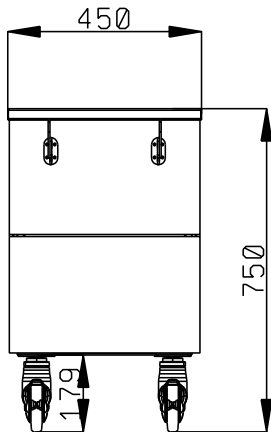

Short Form Specification

Item No. _____

Compact design, ideal for space saving environments. AISI 304 Foldable tray sliders on long sides. Unit mounted on 125 mm wheels 2 swivel and 2 with brakes. Top provides ample displaying or workspace surface. Sturdy body construction with laminated panelings on 4 sides. 750mm worktop height.

Main Features

- Perfect compact design makes it ideal for space saving environments.
- CB and CE certified by a third party notified body.
- Soft closing doors on operator side.
- Available options with online configurator: colors, tray sliders, overshelves, feet/wheels with desired diameter, height 750mm for kids.
- Glass insertions does not include any clamps and brackets making them very easy to clean.
- Top provides ample displaying or workspace surface.
- Optional plinth can be installed to cover the feet or the wheels.
- AISI 304 Tray slider in flush mounted stainless steel is installed on long sides and they can also be folded down to facilitate passage of the units through doorways.
- Ideal for servery lines without an operator.
- Unit mounted on 125 mm wheels 2 swivel and 2 with brakes.
- Food introduced at the correct temperature maintains its core temperature according to Afnor Standards.
- Available dimensions: 1, 2, 3, 4 GN.
- Thanks to the sleek, minimalist glass structure, food and dust does not get trapped and the cleaning is made easier.

Construction

- Top in AISI 304.
- Sturdy construction with laminated panelings on 4 sides.

APPROVAL: _____

Front

Side

Top

Key Information:

N° of doors:	1
322069 (F00N1KW00S)	
External dimensions, Width:	450 mm
External dimensions, Depth:	1180 mm
External dimensions, Height:	750 mm
Net weight:	41 kg
Shipping height:	780 mm
Shipping width:	490 mm
Shipping depth:	899 mm
Shipping volume:	0.34 m ³