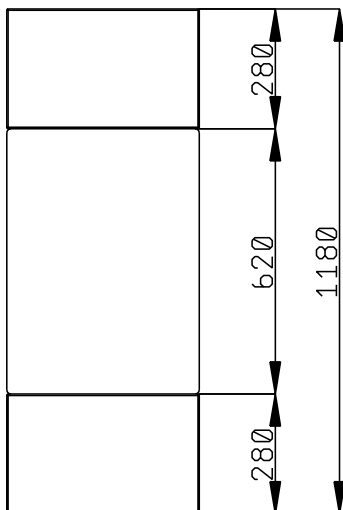

Short Form Specification

Item No. _____

Compact design, ideal for space saving environments. AISI 304 Foldable tray sliders on long sides. Unit mounted on 125 mm wheels 2 swivel and 2 with brakes. Top provides ample displaying or workspace surface. Sturdy body construction with laminated panelings on 4 sides. 750mm worktop height.

Construction

- Top in AISI 304.
- Sturdy construction with laminated panelings on 4 sides.

APPROVAL: _____

Front

Side

Top

Key Information:

N° of doors:	1
322069 (F00N1KW00S)	
External dimensions, Width:	450 mm
External dimensions, Depth:	1180 mm
External dimensions, Height:	750 mm
Net weight:	41 kg
Shipping height:	780 mm
Shipping width:	490 mm
Shipping depth:	899 mm
Shipping volume:	0.34 m ³